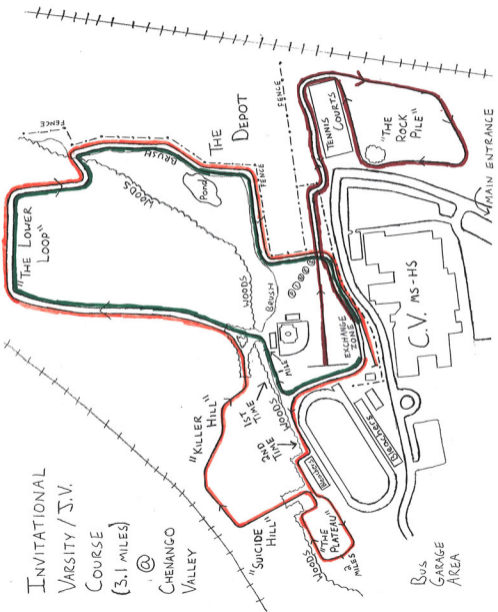

INVITATIONAL
VARSITY / J.V.
COURSE
(3.1 MILES)

CHENANGO
VALLEY

BUS
GARAGE
AREA

MAIN ENTRANCE