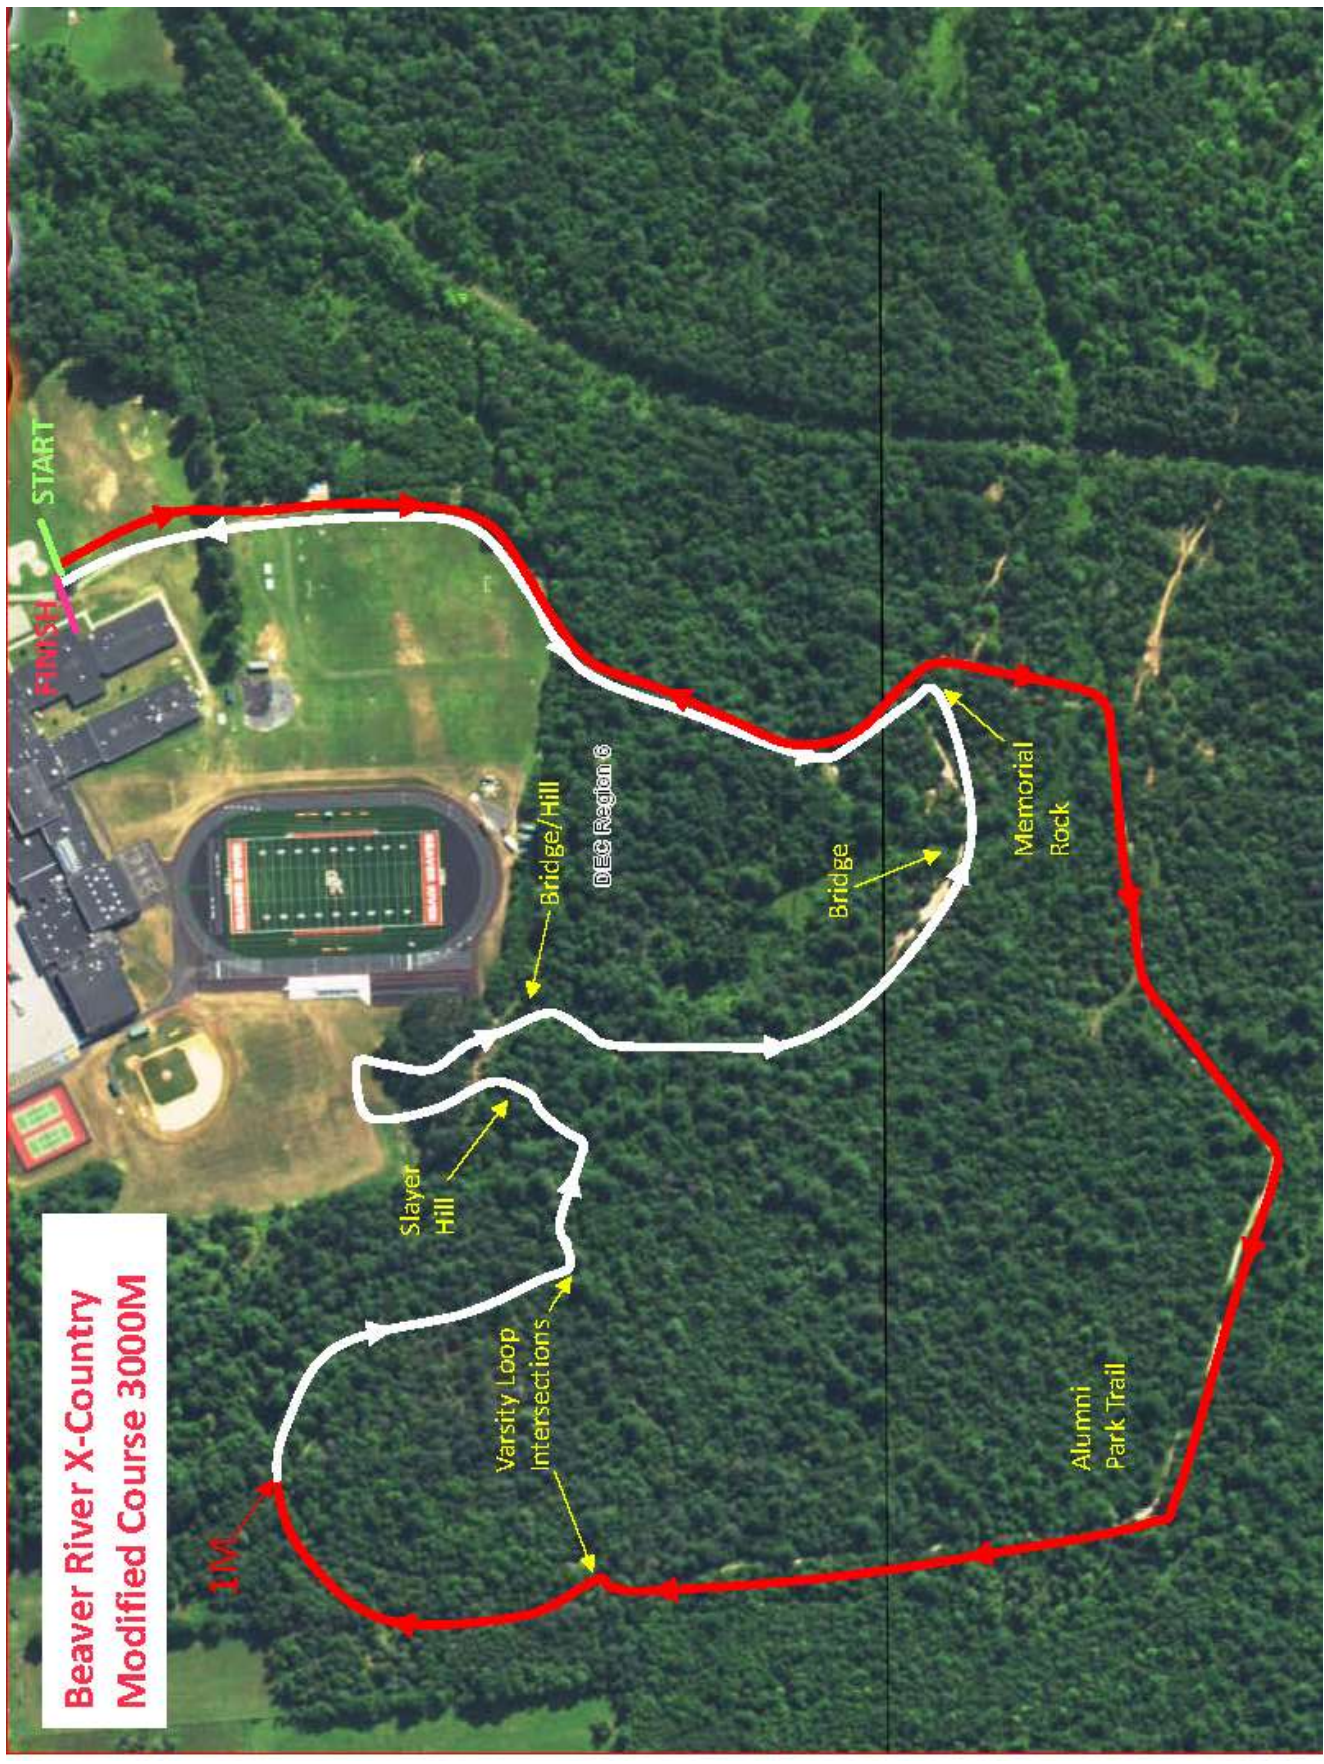

**Beaver River X-Country  
Modified Course 3000M**

START

FINISH

Slayer Hill

Varsity Loop Intersections

Bridge/Hill  
DEC Region 6

Bridge

Memorial Rock